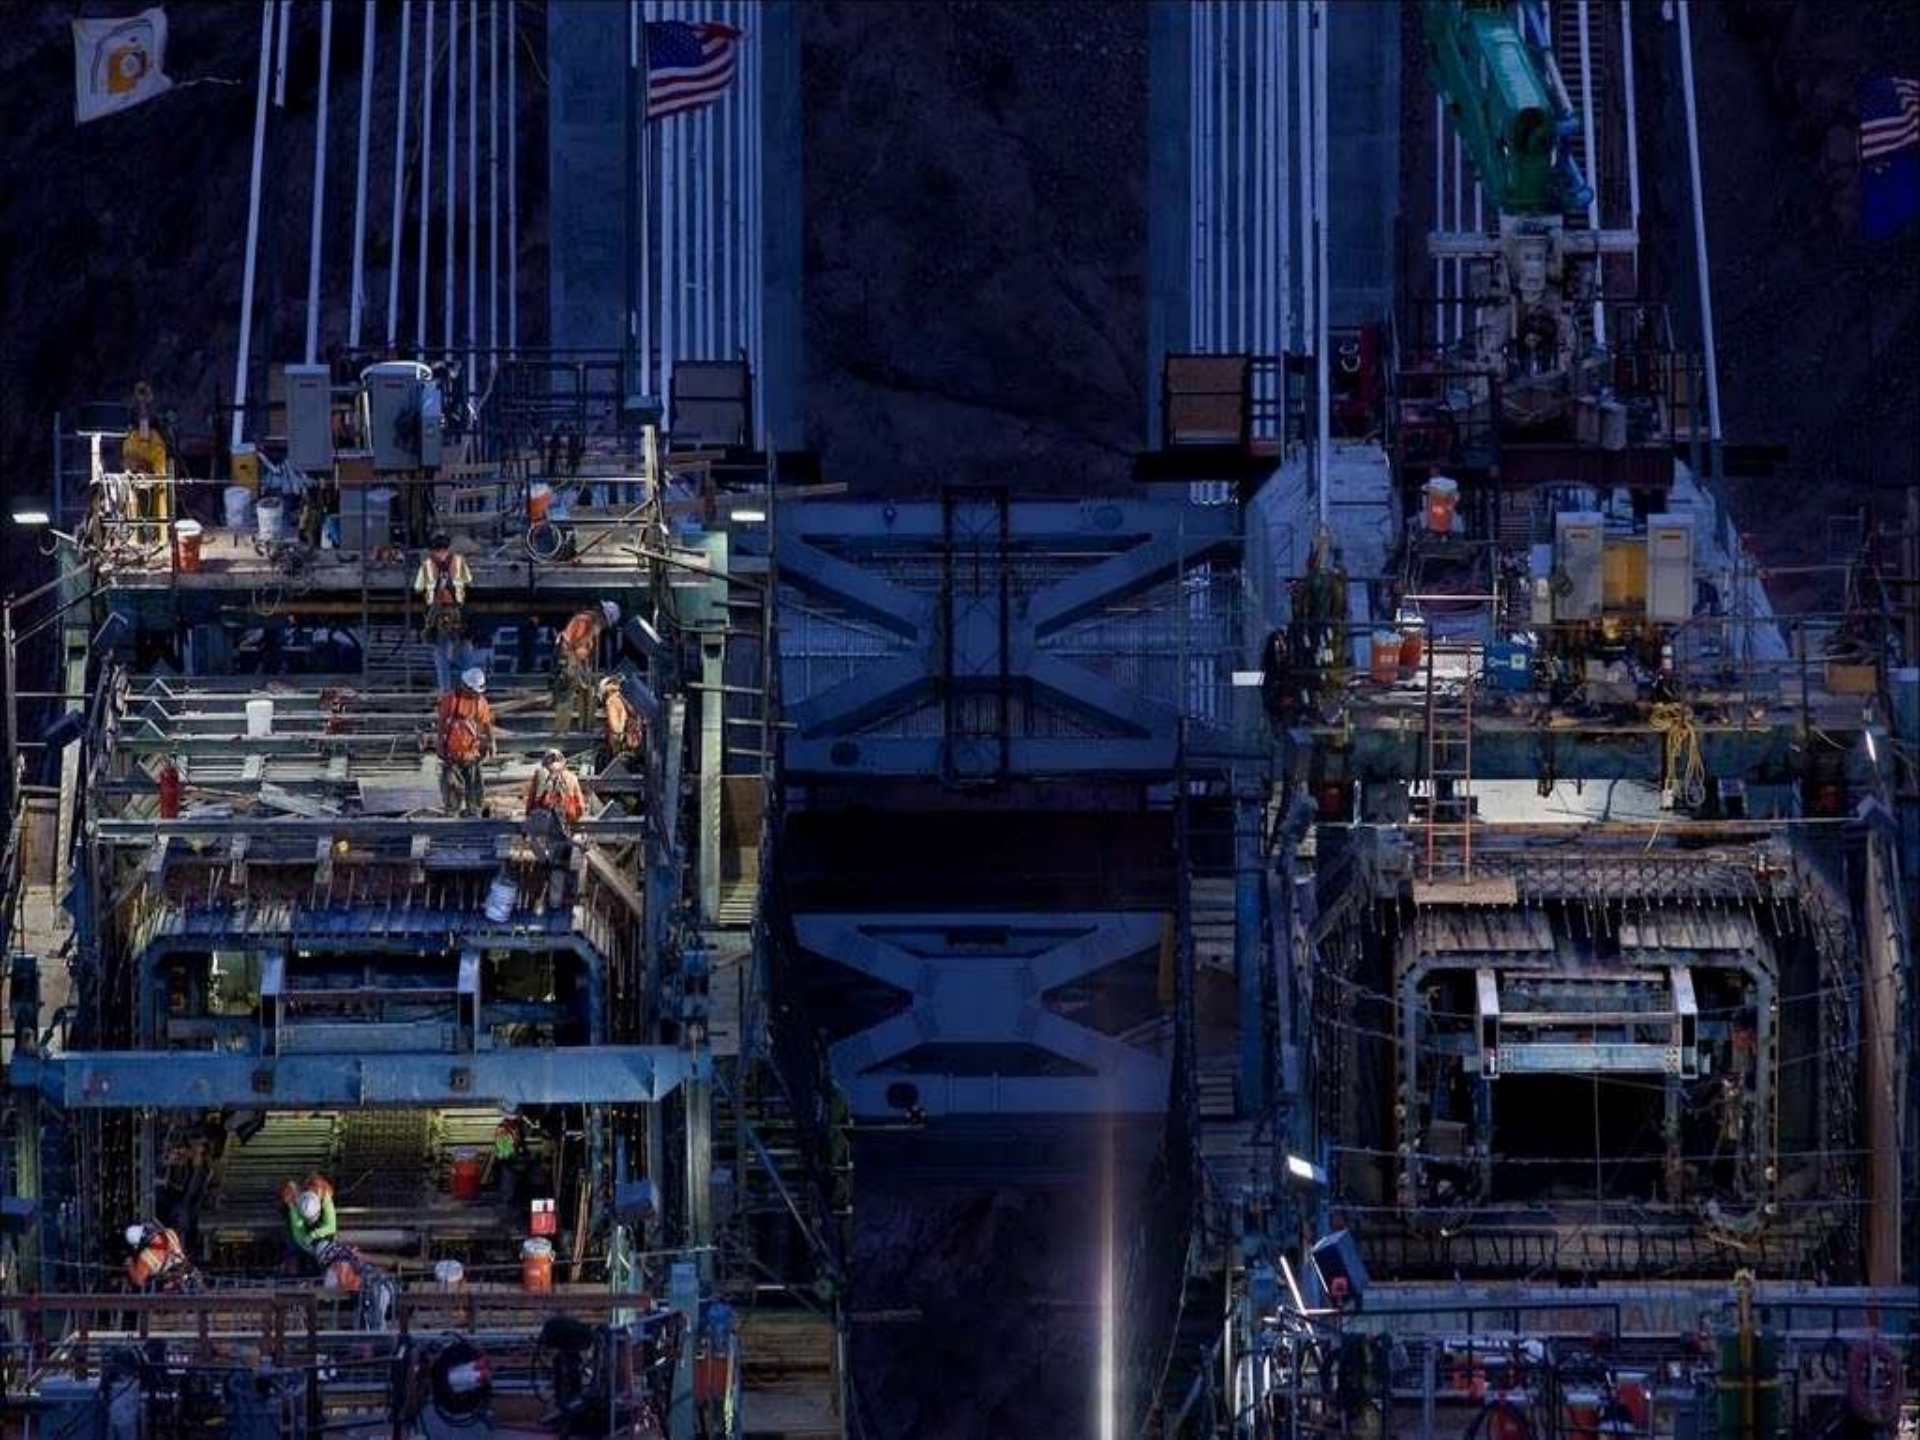

New Hoover Dam Bridge

(Between Nevada and Arizona)

Kro

End Show

Rodrigo *O Tecelão!